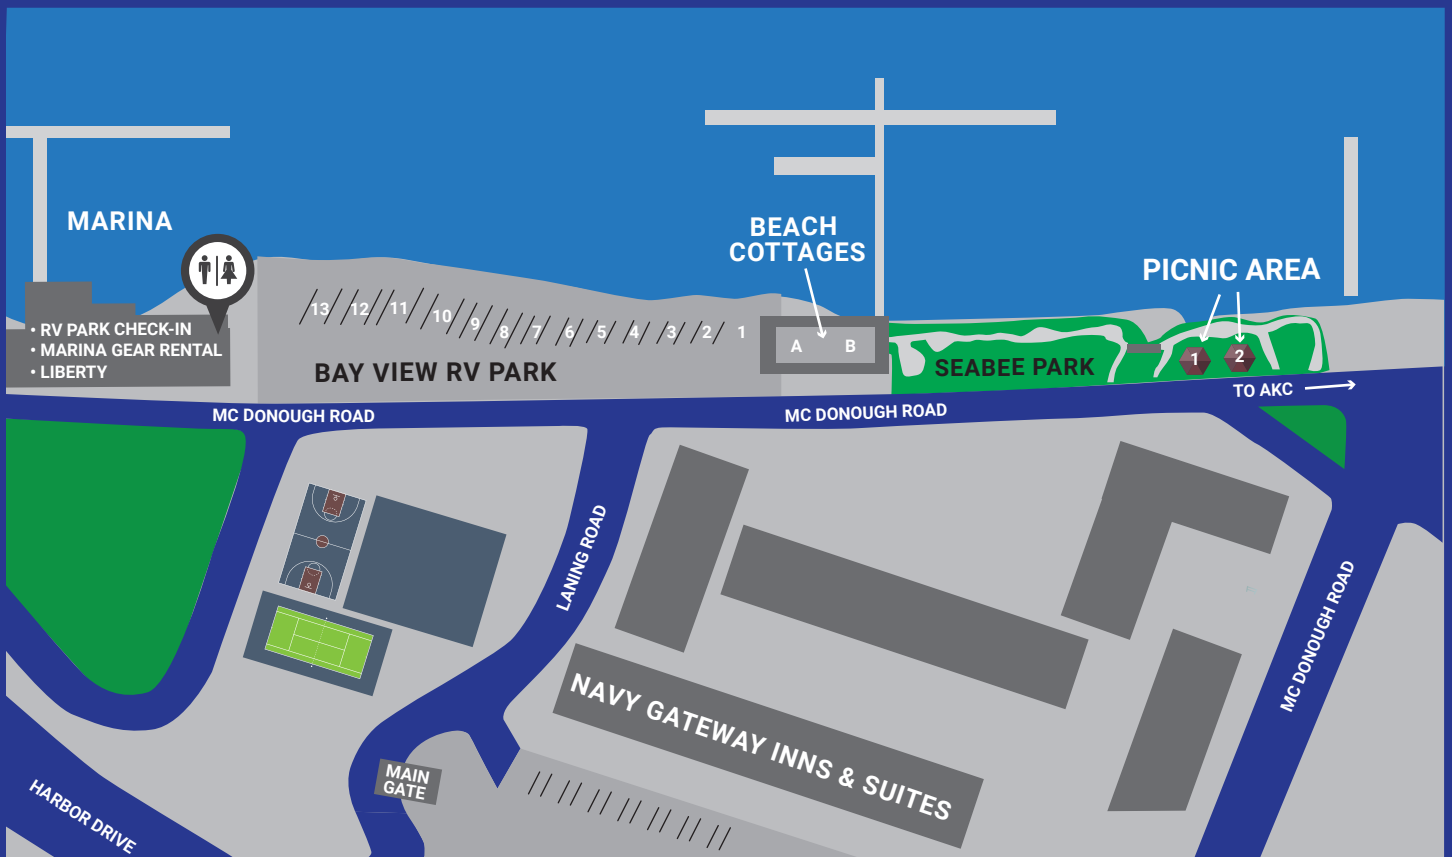

NAVAL BASE POINT LOMA

RESERVE OUR PARK
PAVILIONS FOR COMMAND
EVENTS, PARTIES AND
FAMILY GATHERINGS!

www.navylifesw.com

@navylifenbpl

HARBOR DRIVE

RESERVE OUR PICNIC SPACES
FOR COMMAND EVENTS, PARTIES
AND FAMILY GATHERINGS!